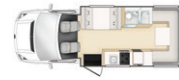

EURO DELUXE